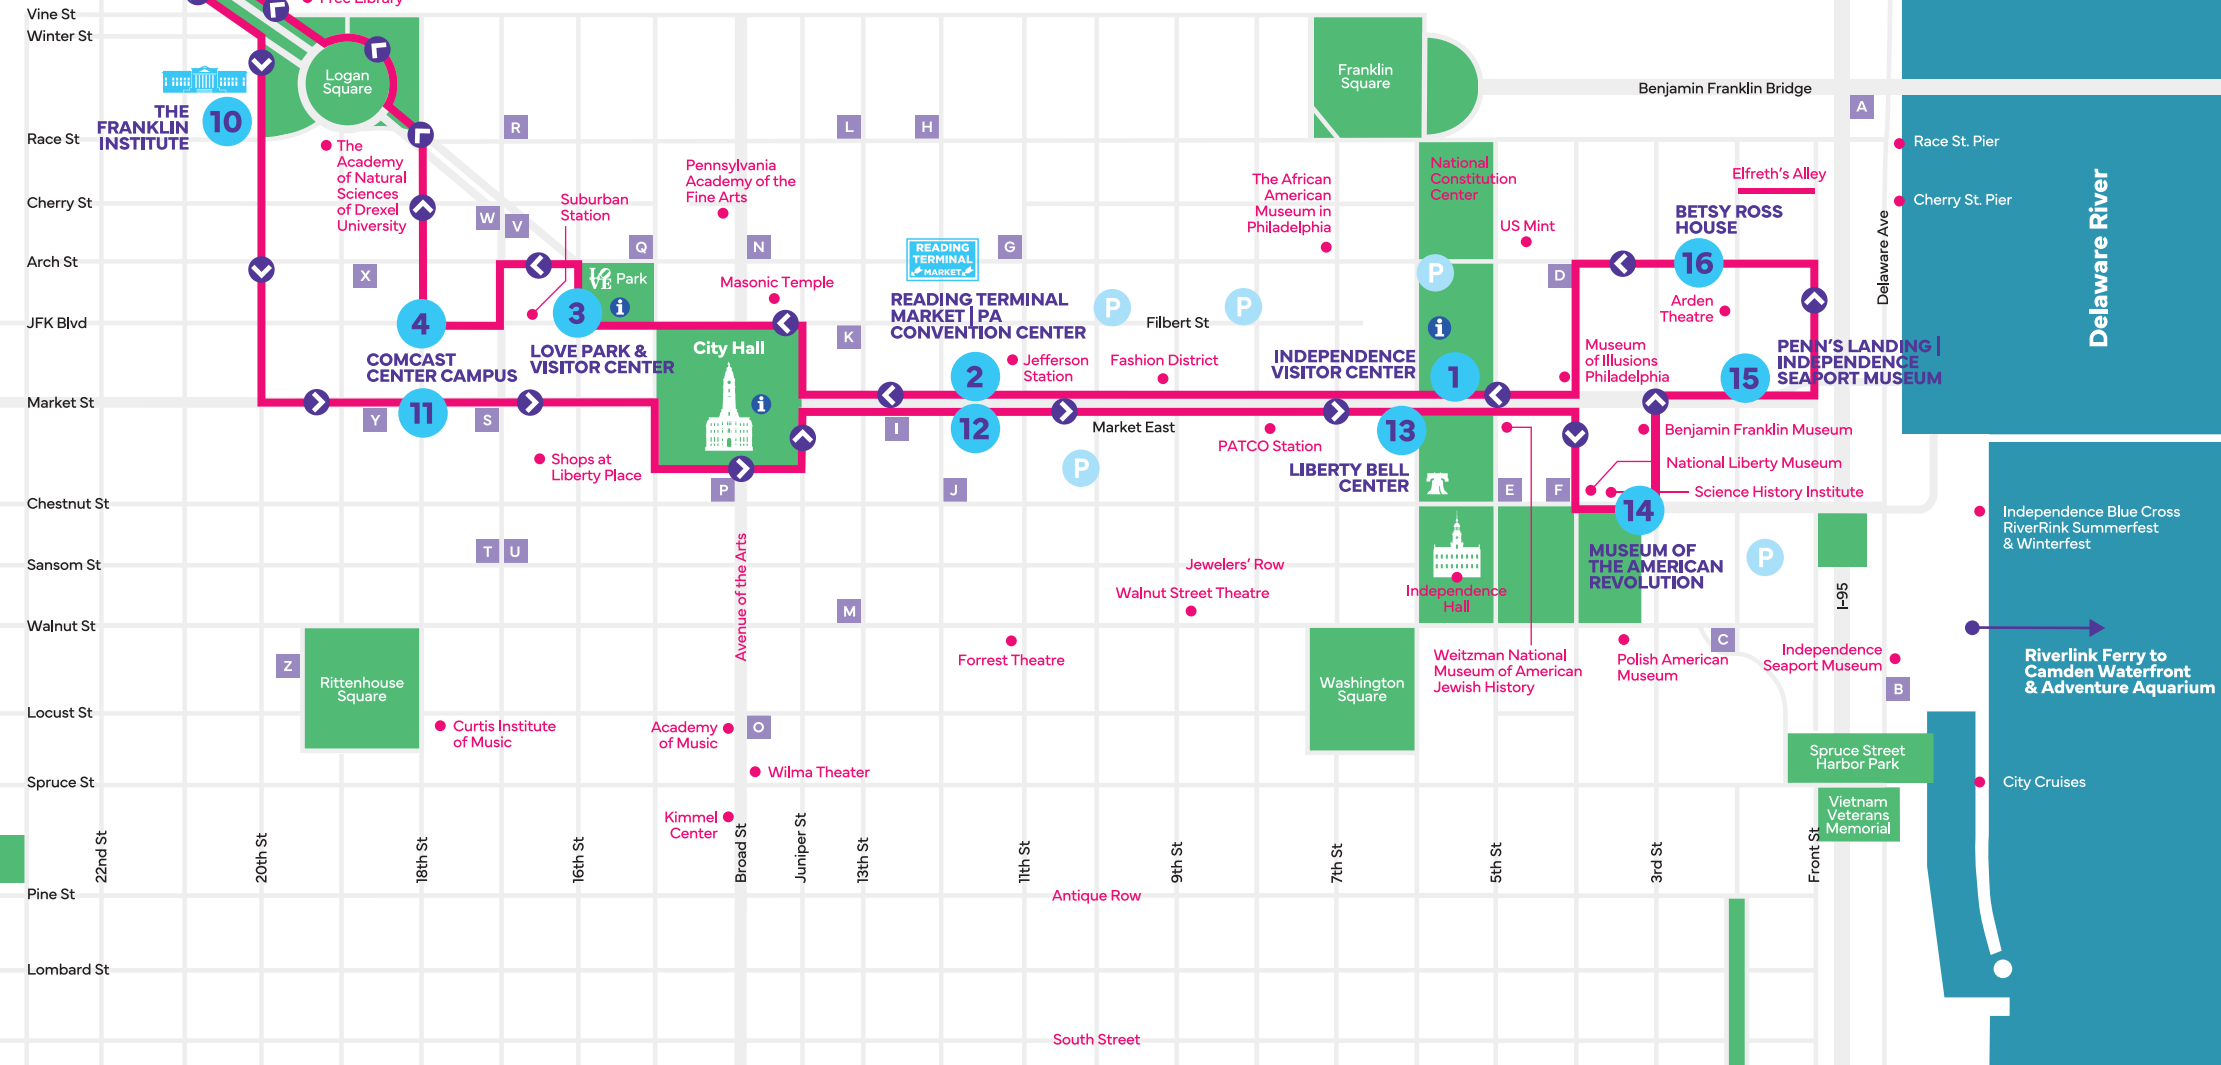

→ EASTBOUND TO PENN'S LANDING

- 9** ROCKY STATUE AND ART MUSEUM STEPS *26th St. & Benjamin Franklin Parkway*
First pickup 10:31 a.m., last pickup 6:01 p.m.
- 10** THE FRANKLIN INSTITUTE *20th & Race Streets*
First pickup 10:34 a.m., last pickup 6:04 p.m.
- 11** COMCAST CENTER CAMPUS *18th & Market Streets*
First pickup 10:37 a.m., last pickup 6:07 p.m.
- 12** READING TERMINAL MARKET | PENNSYLVANIA CONVENTION CENTER *12th & Market Streets*
First pickup 10:40 a.m., last pickup 6:10 p.m.
- 13** LIBERTY BELL CENTER *6th & Market Streets*
First pickup 10:43 a.m., last pickup 6:13 p.m.
- 14** MUSEUM OF THE AMERICAN REVOLUTION *3rd & Chestnut Streets*
First pickup 10:45 a.m., last pickup 6:15 p.m.
- 15** PENN'S LANDING | INDEPENDENCE SEAPORT MUSEUM *2nd & Market Streets*
First pickup 10:47 a.m., last pickup 6:17 p.m.
- 16** BETSY ROSS HOUSE *3rd & Arch Streets*
First pickup 10:50 a.m., last pickup 6:20 p.m.
- T1** PLEASE TOUCH MUSEUM *Avenue of the Republic*
First pickup 10:35 a.m., last pickup 5:22 p.m.
- T2** PHILADELPHIA ZOO *34th St. & Girard Ave.*
First pickup 10:40 a.m., last pickup 5:25 p.m.