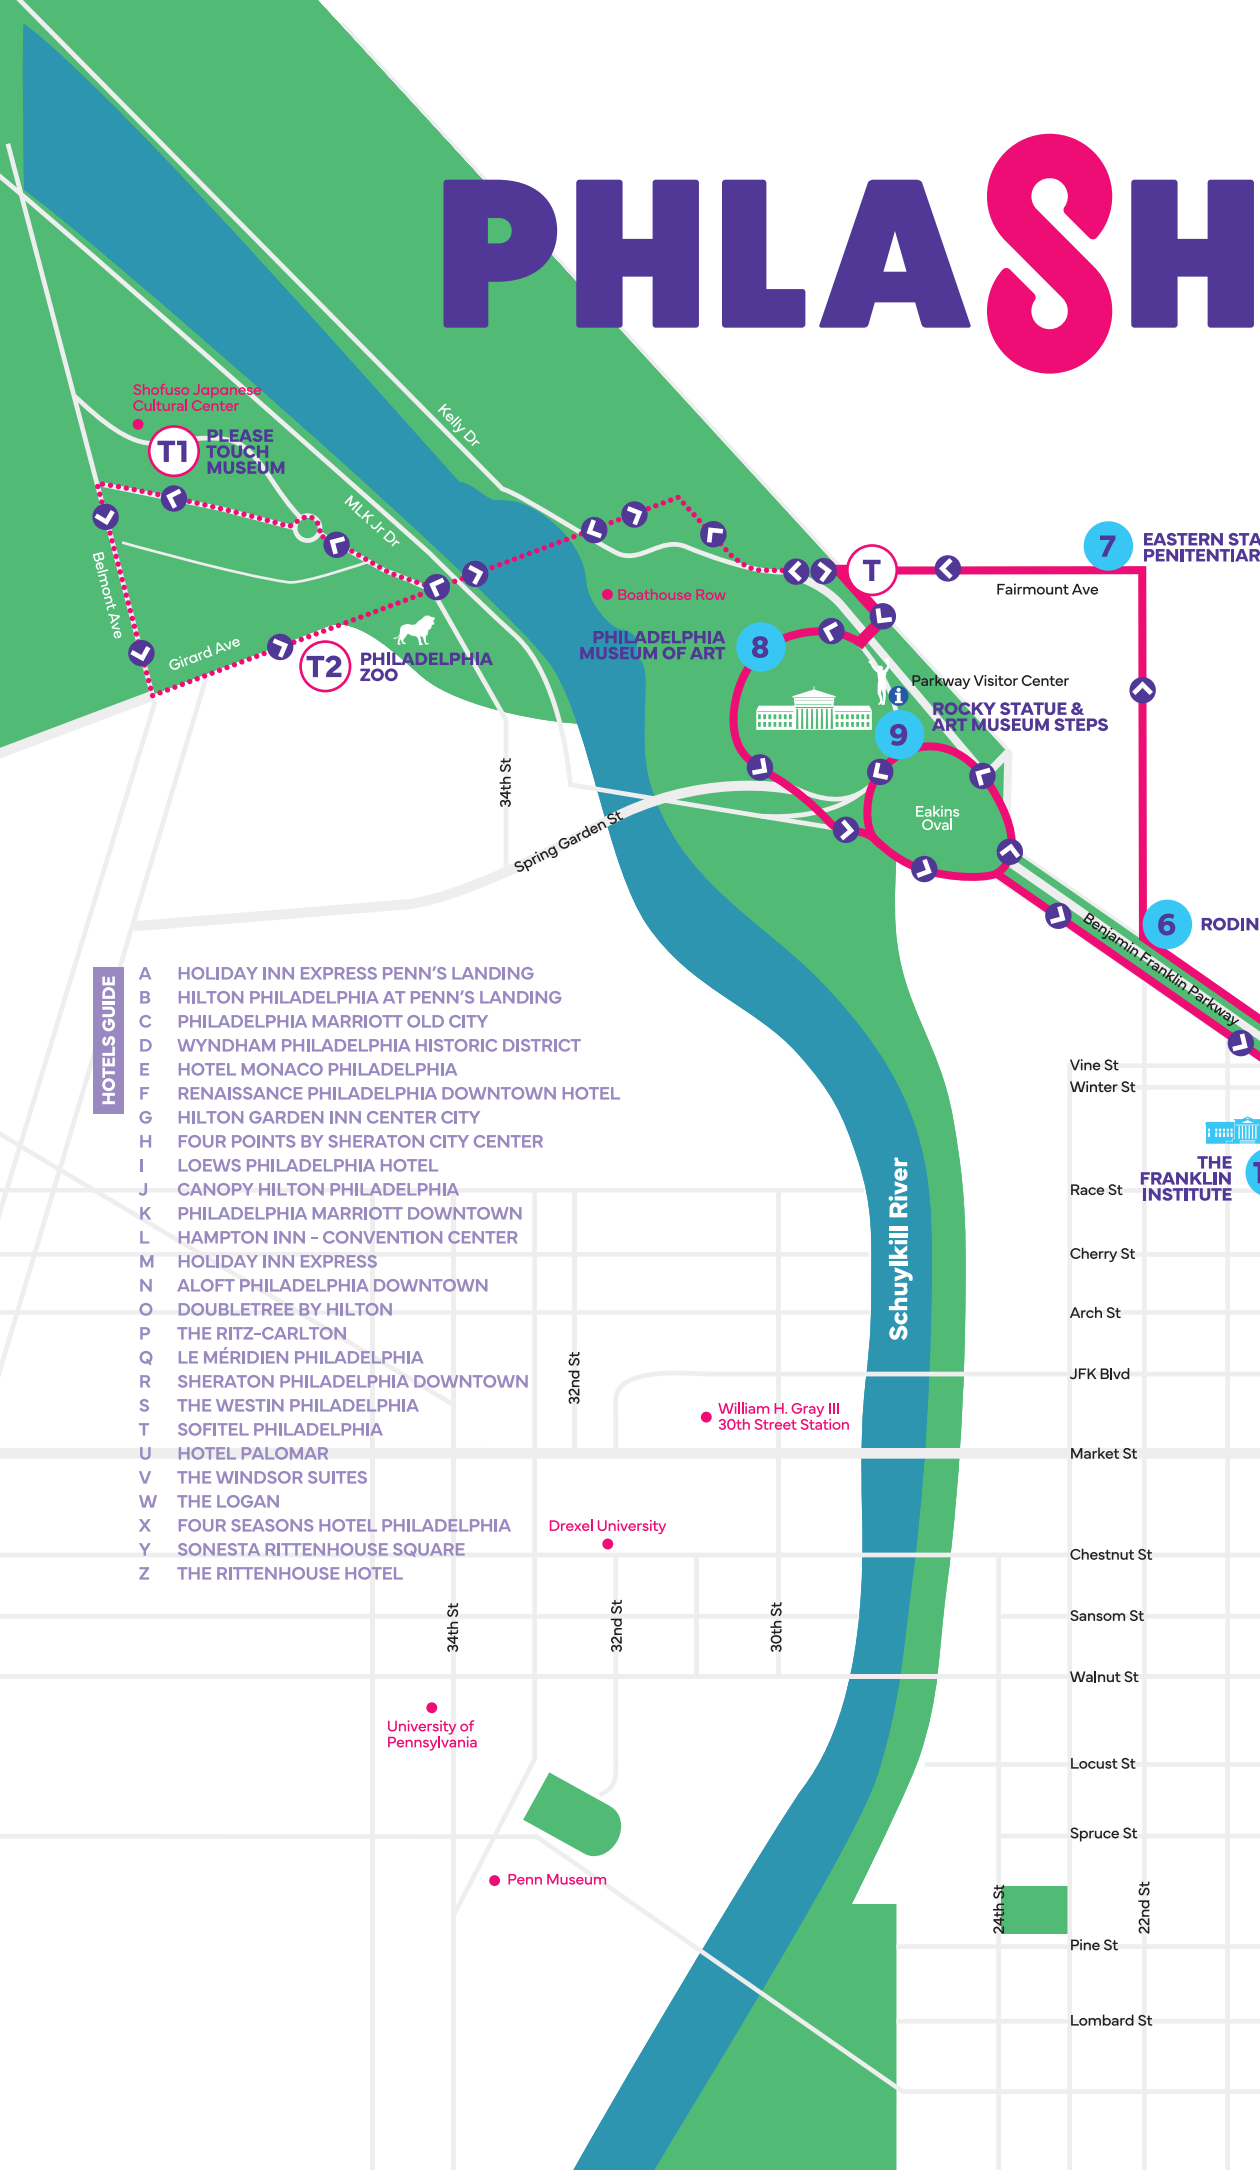

PHLASH

HOTELS GUIDE

- A HOLIDAY INN EXPRESS PENN'S LANDING
- B HILTON PHILADELPHIA AT PENN'S LANDING
- C PHILADELPHIA MARRIOTT OLD CITY
- D WYNDHAM PHILADELPHIA HISTORIC DISTRICT
- E HOTEL MONACO PHILADELPHIA
- F RENAISSANCE PHILADELPHIA DOWNTOWN HOTEL
- G HILTON GARDEN INN CENTER CITY
- H FOUR POINTS BY SHERATON CITY CENTER
- I LOEWS PHILADELPHIA HOTEL
- J CANOPY HILTON PHILADELPHIA
- K PHILADELPHIA MARRIOTT DOWNTOWN
- L HAMPTON INN - CONVENTION CENTER
- M HOLIDAY INN EXPRESS
- N ALOFT PHILADELPHIA DOWNTOWN
- O DOUBLETREE BY HILTON
- P THE RITZ-CARLTON
- Q LE MÉRIDIEN PHILADELPHIA
- R SHERATON PHILADELPHIA DOWNTOWN
- S THE WESTIN PHILADELPHIA
- T SOFITEL PHILADELPHIA
- U HOTEL PALOMAR
- V THE WINDSOR SUITES
- W THE LOGAN
- X FOUR SEASONS HOTEL PHILADELPHIA
- Y SONESTA RITTENHOUSE SQUARE
- Z THE RITTENHOUSE HOTEL

← WESTBOUND TO THE PHILADELPHIA MUSEUM OF ART

- **1** INDEPENDENCE VISITOR CENTER *6th & Market Streets*
  First pickup 10:00 a.m., last pickup/drop-off 5:30 p.m.
- **2** READING TERMINAL MARKET | PENNSYLVANIA CONVENTION CENTER *12th & Market Streets*
  First pickup 10:03 a.m., last pickup 5:33 p.m.
- **3** LOVE PARK AND VISITOR CENTER *16th St. & JFK Blvd.*
  First pickup 10:06 a.m., last pickup 5:36 p.m.
- **4** COMCAST CENTER CAMPUS *18th St. & JFK Blvd.*
  First pickup 10:10 a.m., last pickup 5:40 p.m.
- **5** BARNES FOUNDATION *20th St. & Benjamin Franklin Parkway*
  First pickup 10:14 a.m., last pickup 5:44 p.m.
- **6** RODIN MUSEUM *22nd St. & Benjamin Franklin Parkway*
  First pickup 10:18 a.m., last pickup 5:48 p.m.
- **7** EASTERN STATE PENITENTIARY *22nd St. & Fairmount Ave.*
  First pickup 10:20 a.m., last pickup 5:50 p.m.
- **T** TRANSFER - PERLMAN BUILDING *Pennsylvania & Fairmount Aves.*
- **8** PHILADELPHIA MUSEUM OF ART *Anne d'Harnoncourt Dr.*
  First pickup 10:27 a.m., last pickup 5:57 p.m.

→ EASTBOUND TO PENN'S LANDING

- **9** ROCKY STATUE AND ART MUSEUM STEPS *26th St. & Benjamin Franklin Parkway*
  First pickup 10:31 a.m., last pickup 6:01 p.m.
- **10** THE FRANKLIN INSTITUTE *20th & Race Streets*
  First pickup 10:34 a.m., last pickup 6:04 p.m.
- **11** COMCAST CENTER CAMPUS *18th & Market Streets*
  First pickup 10:37 a.m., last pickup 6:07 p.m.
- **12** READING TERMINAL MARKET | PENNSYLVANIA CONVENTION CENTER *12th & Market Streets*
  First pickup 10:40 a.m., last pickup 6:10 p.m.
- **13** LIBERTY BELL CENTER *6th & Market Streets*
  First pickup 10:43 a.m., last pickup 6:13 p.m.
- **14** MUSEUM OF THE AMERICAN REVOLUTION *3rd & Chestnut Streets*
  First pickup 10:45 a.m., last pickup 6:15 p.m.
- **15** PENN'S LANDING | INDEPENDENCE SEAPORT MUSEUM *2nd & Market Streets*
  First pickup 10:47 a.m., last pickup 6:17 p.m.
- **16** BETSY ROSS HOUSE *3rd & Arch Streets*
  First pickup 10:50 a.m., last pickup 6:20 p.m.
- **T1** PLEASE TOUCH MUSEUM *Avenue of the Republic*
  First pickup 10:35 a.m., last pickup 5:22 p.m.
- **T2** PHILADELPHIA ZOO *34th St. & Girard Ave.*
  First pickup 10:40 a.m., last pickup 5:25 p.m.