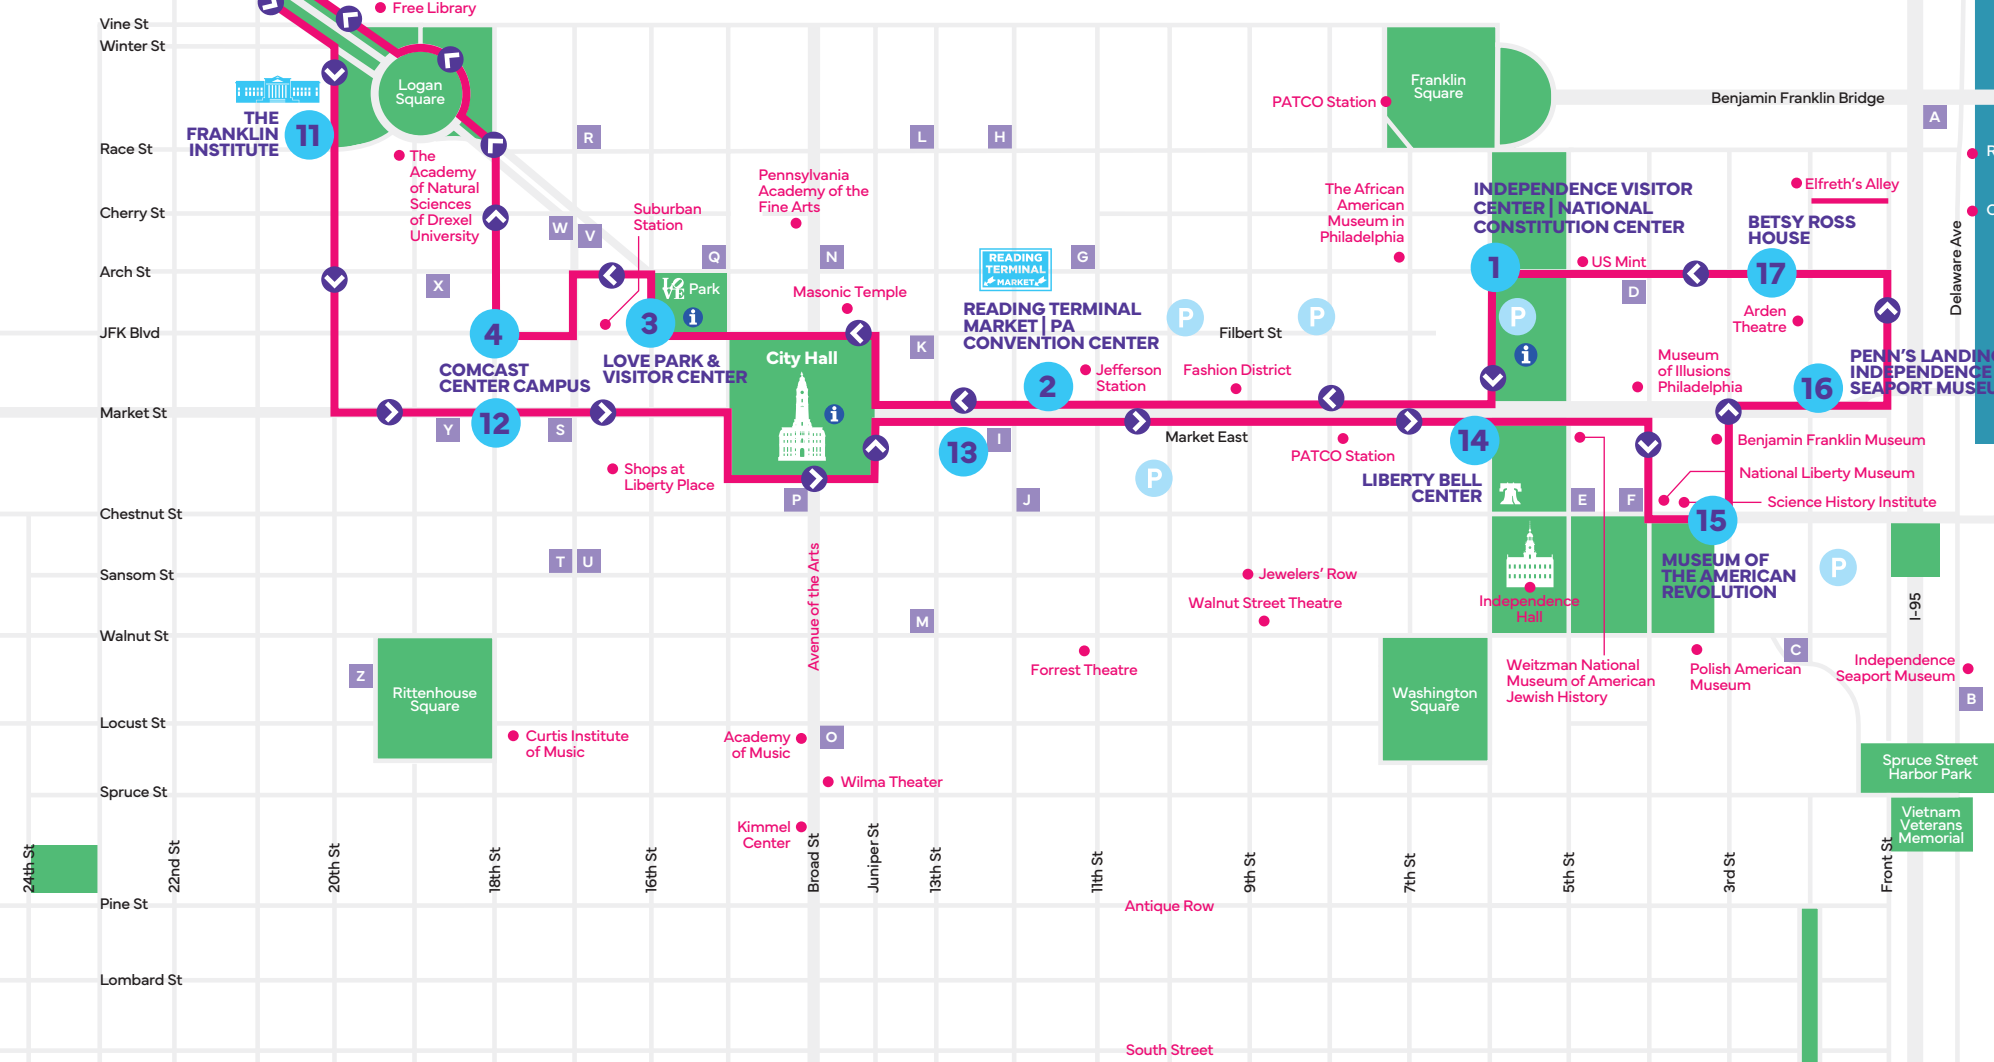

BUY A PASS & TRACK YOUR RIDE IN REAL TIME!

RidePhillyPHLASH.com

Riverlink Ferry to Camden Waterfront & Adventure Aquarium