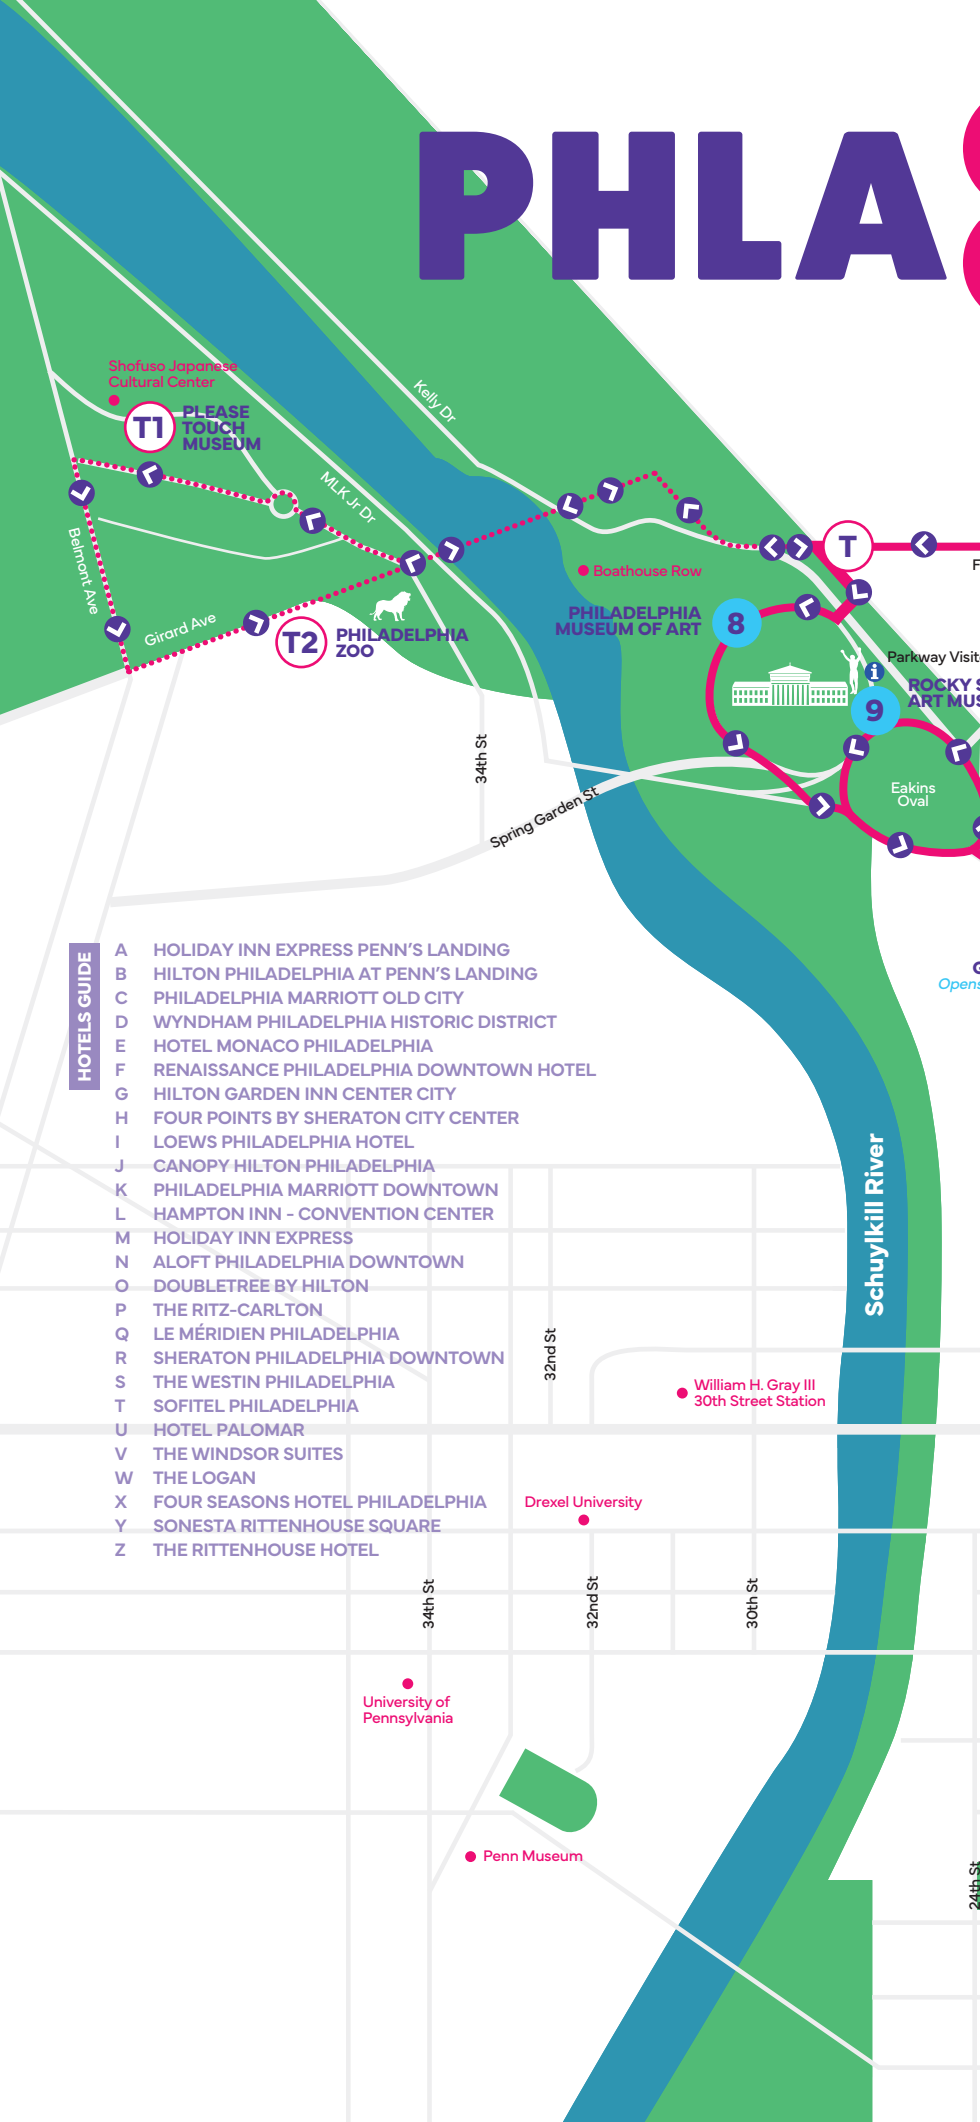

PHLASH

HOTELS GUIDE

- A HOLIDAY INN EXPRESS PENN'S LANDING
- B HILTON PHILADELPHIA AT PENN'S LANDING
- C PHILADELPHIA MARRIOTT OLD CITY
- D WYNDHAM PHILADELPHIA HISTORIC DISTRICT
- E HOTEL MONACO PHILADELPHIA
- F RENAISSANCE PHILADELPHIA DOWNTOWN HOTEL
- G HILTON GARDEN INN CENTER CITY
- H FOUR POINTS BY SHERATON CITY CENTER
- I LOEWS PHILADELPHIA HOTEL
- J CANOPY HILTON PHILADELPHIA
- K PHILADELPHIA MARRIOTT DOWNTOWN
- L HAMPTON INN - CONVENTION CENTER
- M HOLIDAY INN EXPRESS
- N ALOFT PHILADELPHIA DOWNTOWN
- O DOUBLETREE BY HILTON
- P THE RITZ-CARLTON
- Q LE MÉRIDIEN PHILADELPHIA
- R SHERATON PHILADELPHIA DOWNTOWN
- S THE WESTIN PHILADELPHIA
- T SOFITEL PHILADELPHIA
- U HOTEL PALOMAR
- V THE WINDSOR SUITES
- W THE LOGAN
- X FOUR SEASONS HOTEL PHILADELPHIA
- Y SONESTA RITTENHOUSE SQUARE
- Z THE RITTENHOUSE HOTEL

← WESTBOUND TO THE PHILADELPHIA MUSEUM OF ART

- 1 INDEPENDENCE VISITOR CENTER | NATIONAL CONSTITUTION CENTER
6th & Arch Streets
- 2 READING TERMINAL MARKET | PENNSYLVANIA CONVENTION CENTER
12th & Market Streets
- 3 LOVE PARK AND VISITOR CENTER
16th St. & JFK Blvd.
- 4 COMCAST CENTER CAMPUS
18th St. & JFK Blvd.
- 5 BARNES FOUNDATION
20th St. & Benjamin Franklin Parkway
- 6 RODIN MUSEUM
22nd St. & Benjamin Franklin Parkway
- 7 EASTERN STATE PENITENTIARY
22nd St. & Fairmount Ave.
- T TRANSFER - PERELMAN BUILDING
Pennsylvania & Fairmount Aves.
- 8 PHILADELPHIA MUSEUM OF ART
Anne d'Harmoncourt Dr.